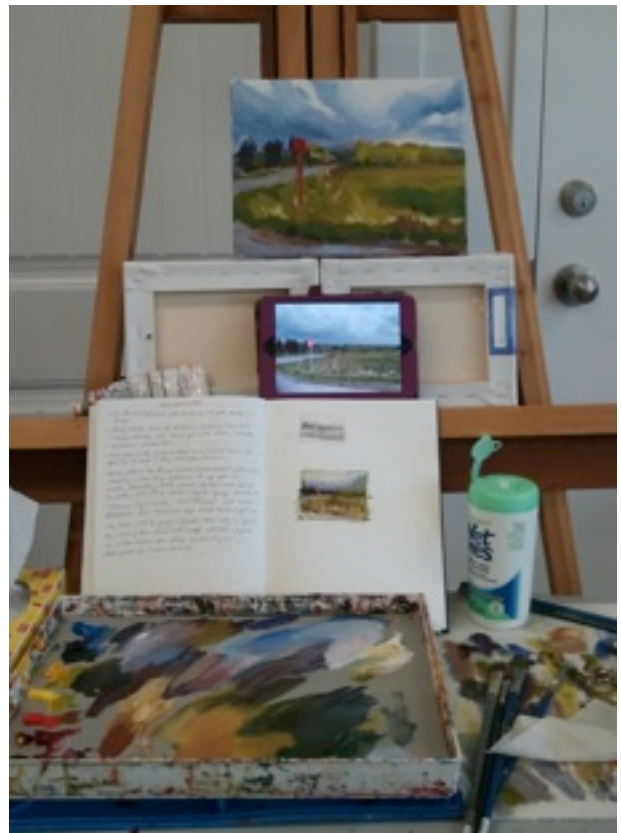

Work station of artist, Cheryl Peddie. Our painting classes have all wrapped up now but we still have some great savings on in-stock art supplies.